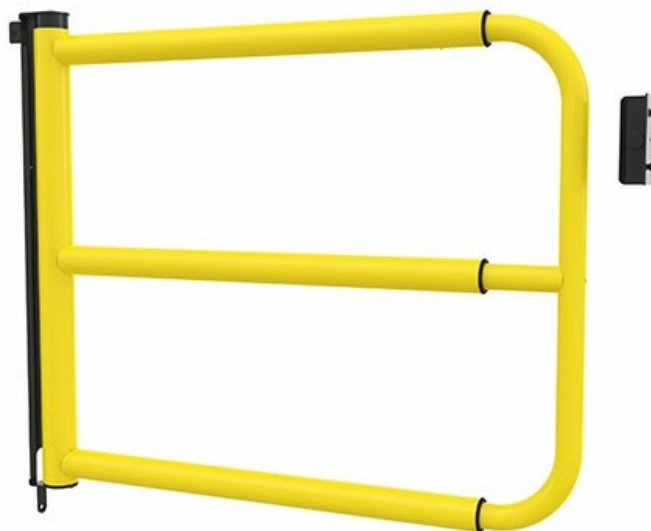

# ゲート

## モデル

品目 / 本製品について

**T01-50**  
X-Rail self-closing swing gate

色

ジンクイエロー (RAL 1018)

### Height 1400 mm with panel

Our X-Rail fall protection system can be used as an edge protection for mezzanine floors. The system is a modification of our X-Guard range and therefore the system can fill dual purposes, mezzanin...

### Height 2300 mm with panel

Our X-Rail fall protection system can be used as an edge protection for mezzanine floors. The system is a modification of our X-Guard range and therefore the system can fill dual purposes, mezzanin...